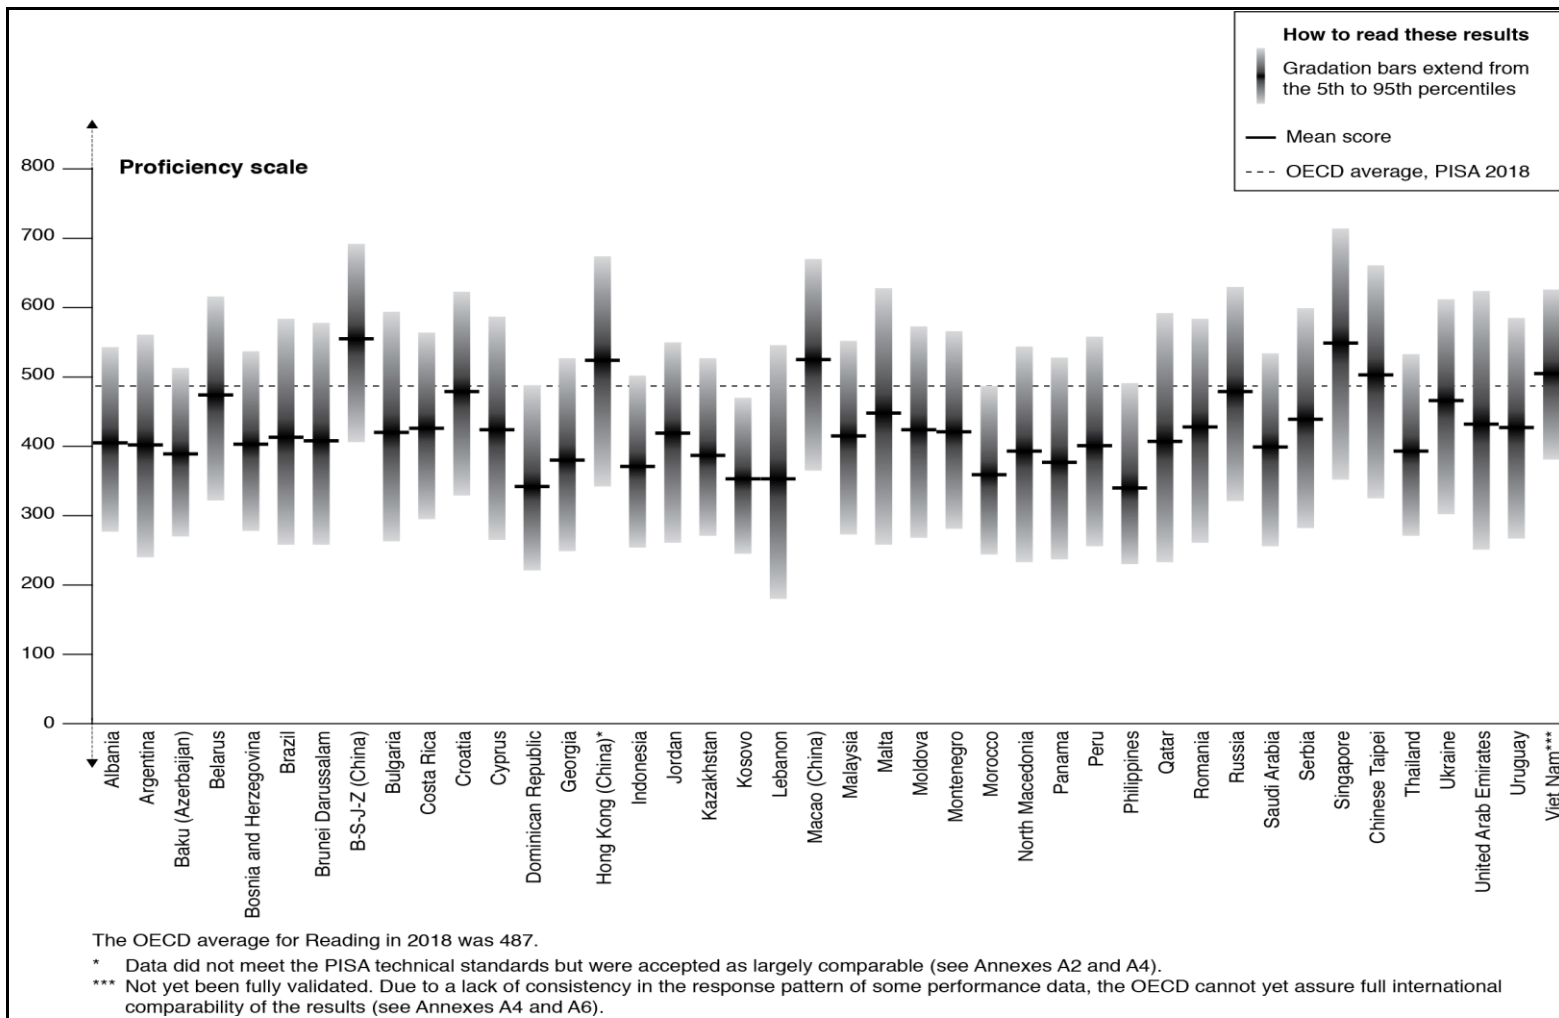

International School of
Bremen

PISA 2015 results

The distribution of ESB or NESB students at your school is only shown if there are greater than 10 students in the group.

International School of Bremen

PISA 2015 results

The distribution of ESB or NESB students at your school is only shown if there are greater than 10 students in the group.

International School of
Bremen

PISA 2018 results

The distribution of ESB or NESB students at your school is only shown if there are greater than 10 students in the group.

International School of
Bremen

PISA 2018 results

International School of
Bremen

PISA 2015 results

International School of Bremen

PISA 2015 results

The distribution of ESB or NESB students at your school is only shown if there are at least 10 students in the group.