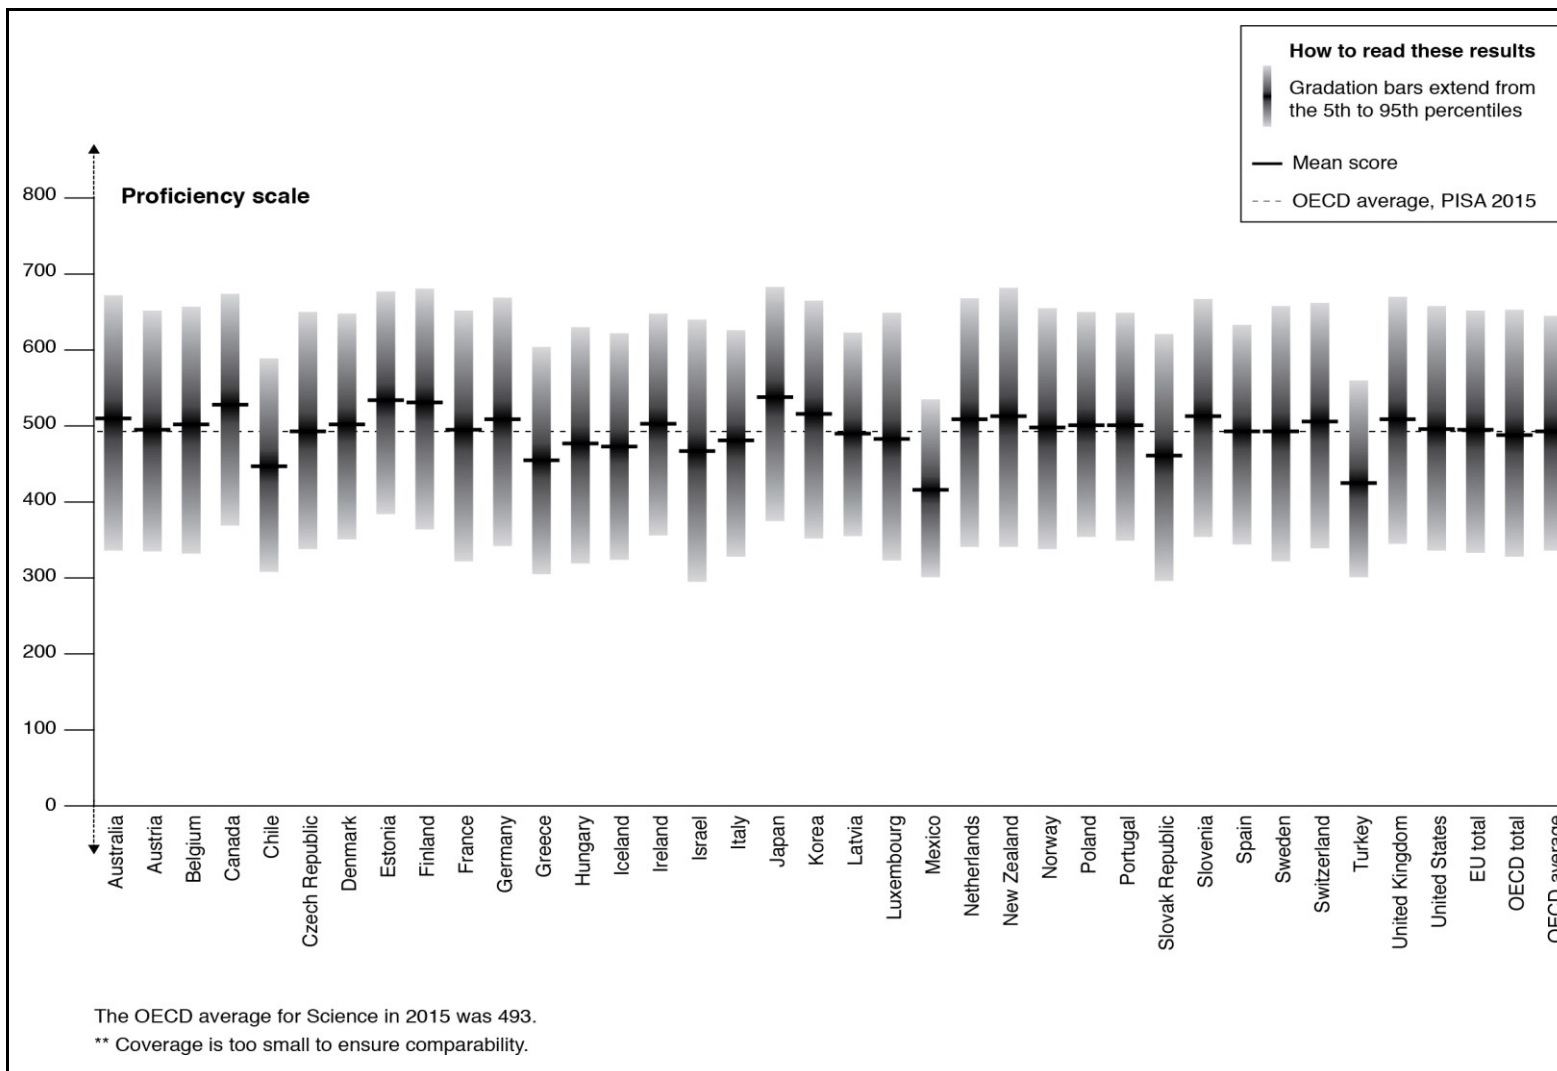

International School of
Bremen

PISA 2015 results

The distribution of ESB or NESB students at your school is only shown if there are greater than 10 students in the group.

International School of Bremen

PISA 2015 results

The distribution of ESB or NESB students at your school is only shown if there are greater than 10 students in the group.

International School of
Bremen

PISA 2018 results

The distribution of ESB or NESB students at your school is only shown if there are greater than 10 students in the group.

International School of
Bremen

PISA 2018 results

International School of
Bremen

PISA 2015 results

International School of Bremen

PISA 2015 results

The distribution of ESB or NESB students at your school is only shown if there are at least 10 students in the group.