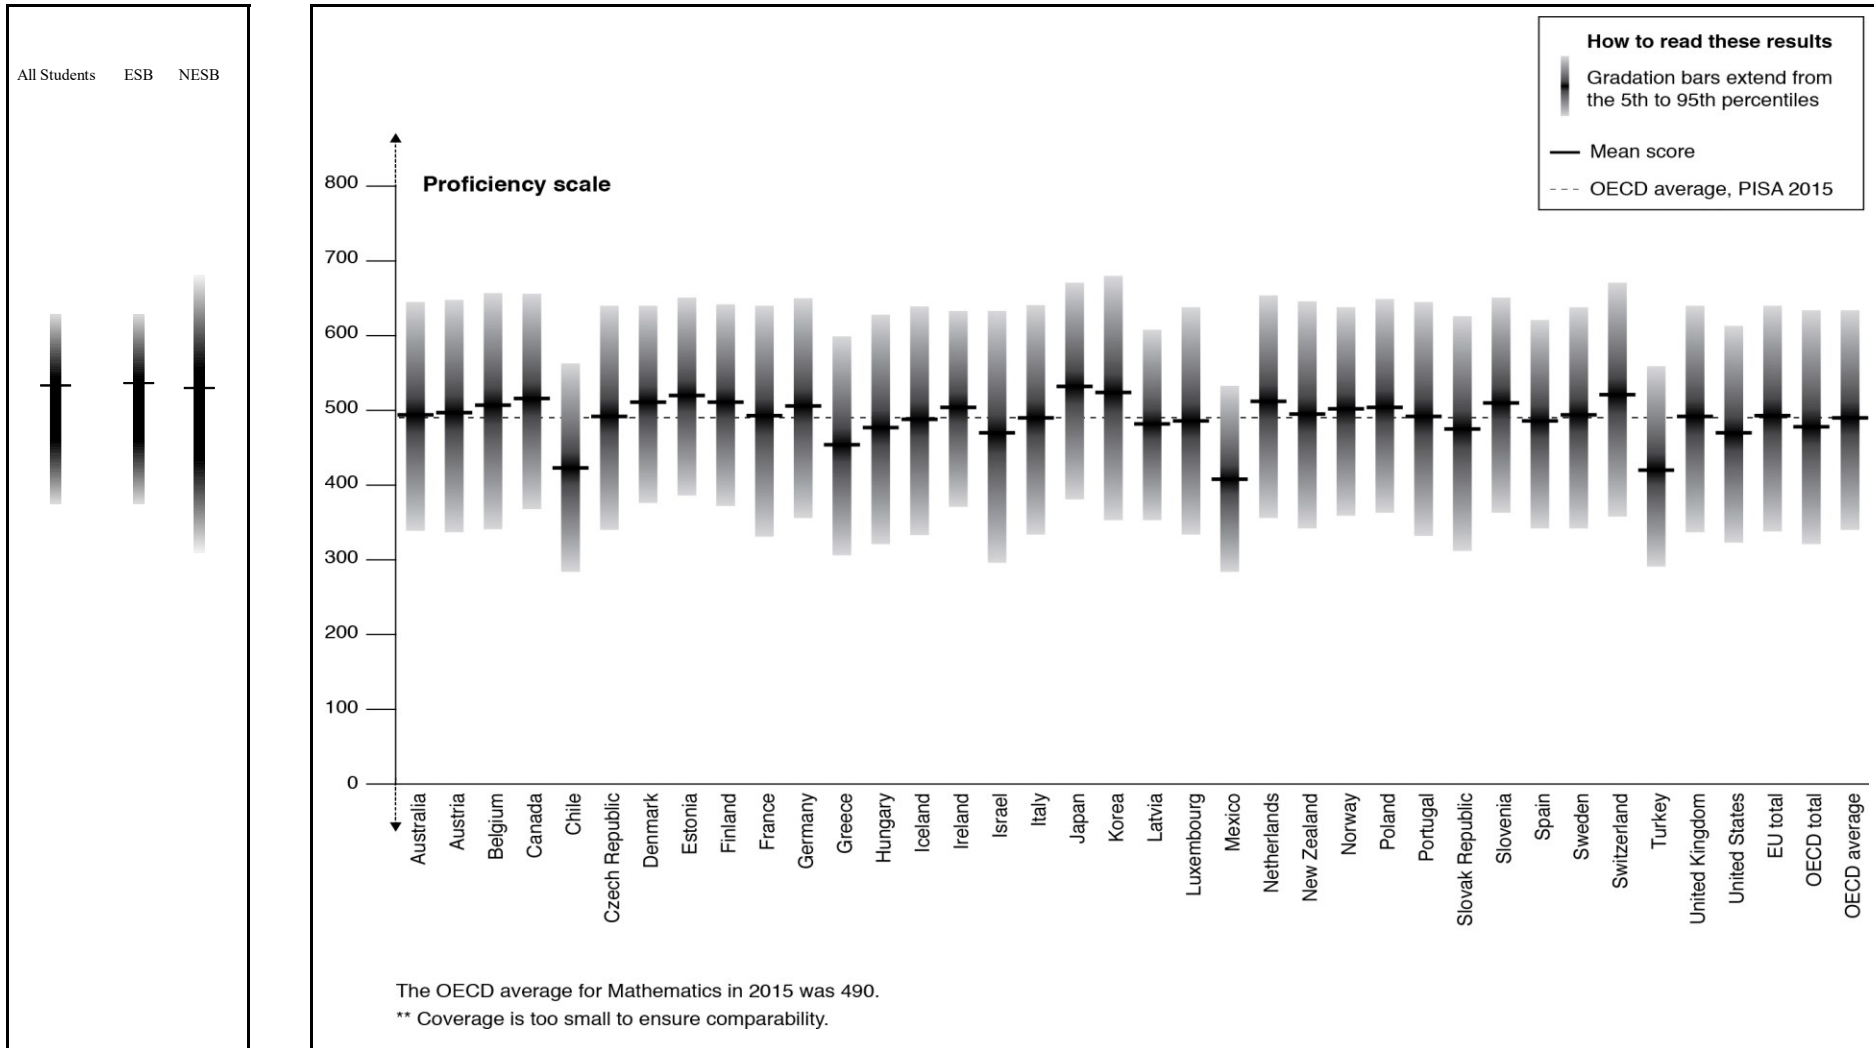

International School of
Bremen

PISA 2015 results

The distribution of ESB or NESB students at your school is only shown if there are greater than 10 students in the group.

International School of Bremen

PISA 2015 results

The distribution of ESB or NESB students at your school is only shown if there are greater than 10 students in the group.

International School of
Bremen

PISA 2018 results

The distribution of ESB or NESB students at your school is only shown if there are greater than 10 students in the group.