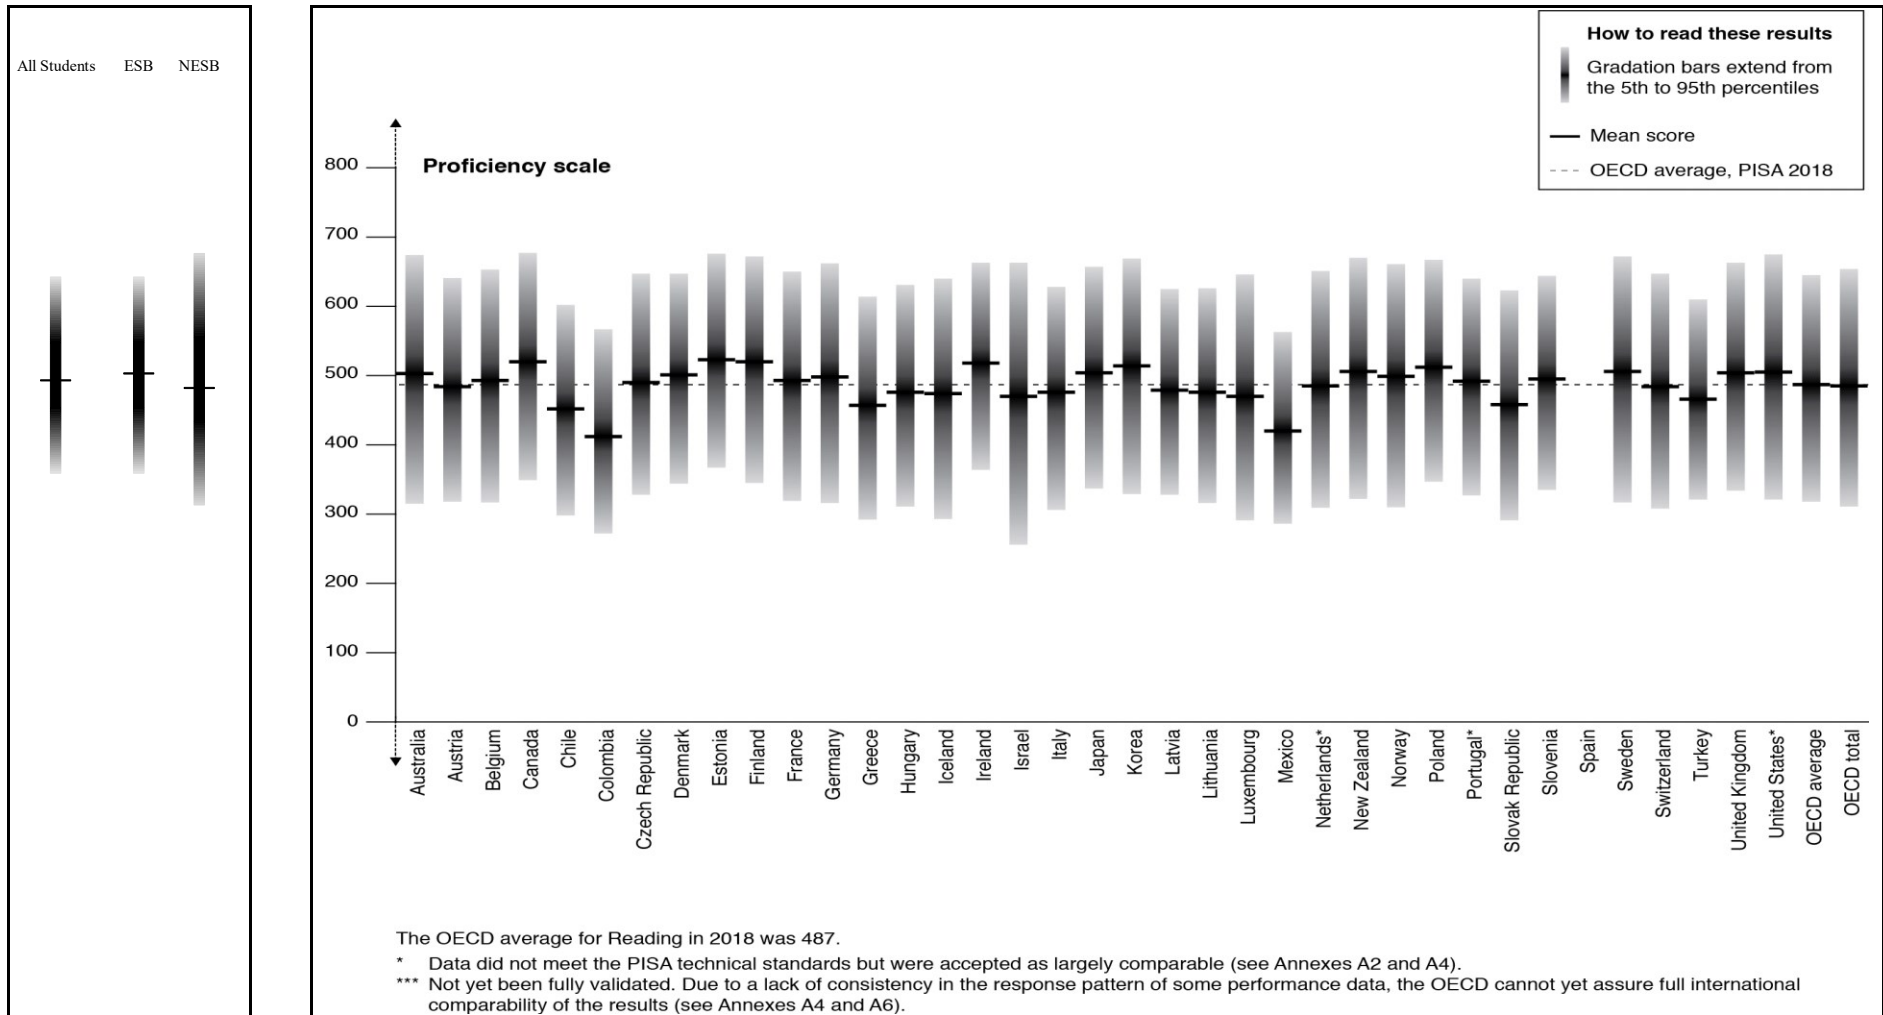

International School of
Bremen

PISA 2015 results

The distribution of ESB or NESB students at your school is only shown if there are greater than 10 students in the group.

International School of Bremen

PISA 2015 results

The distribution of ESB or NESB students at your school is only shown if there are greater than 10 students in the group.

International School of
Bremen

PISA 2018 results

The distribution of ESB or NESB students at your school is only shown if there are greater than 10 students in the group.

International School of
Bremen

PISA 2018 results

International School of
Bremen

PISA 2015 results

International School of Bremen

PISA 2015 results

The distribution of ESB or NESB students at your school is only shown if there are at least 10 students in the group.