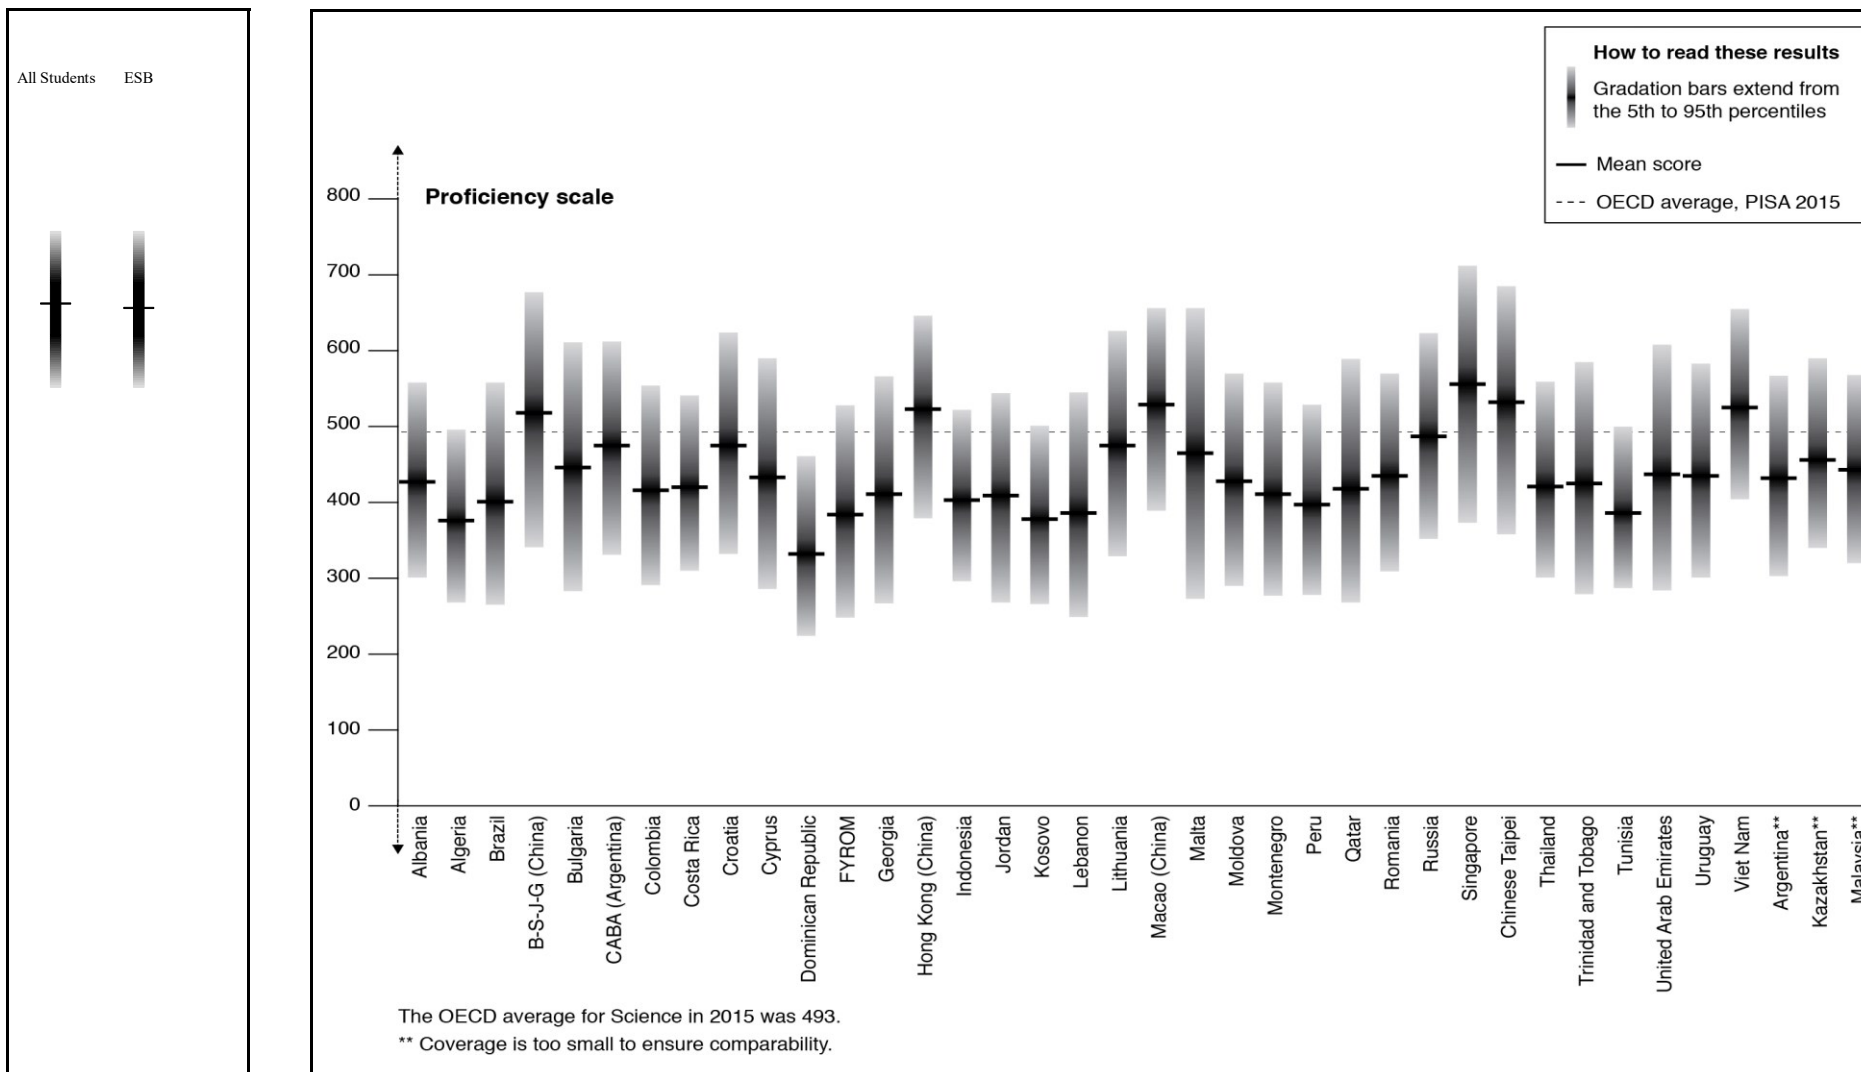

The distribution of ESB or NESB students at your school is only shown if there are greater than 10 students in the group.

International School of
Bremen

PISA 2018 results

The distribution of ESB or NESB students at your school is only shown if there are greater than 10 students in the group.

International School of
Bremen

PISA 2018 results

International School of
Bremen

PISA 2015 results

International School of Bremen

PISA 2015 results

The distribution of ESB or NESB students at your school is only shown if there are at least 10 students in the group.