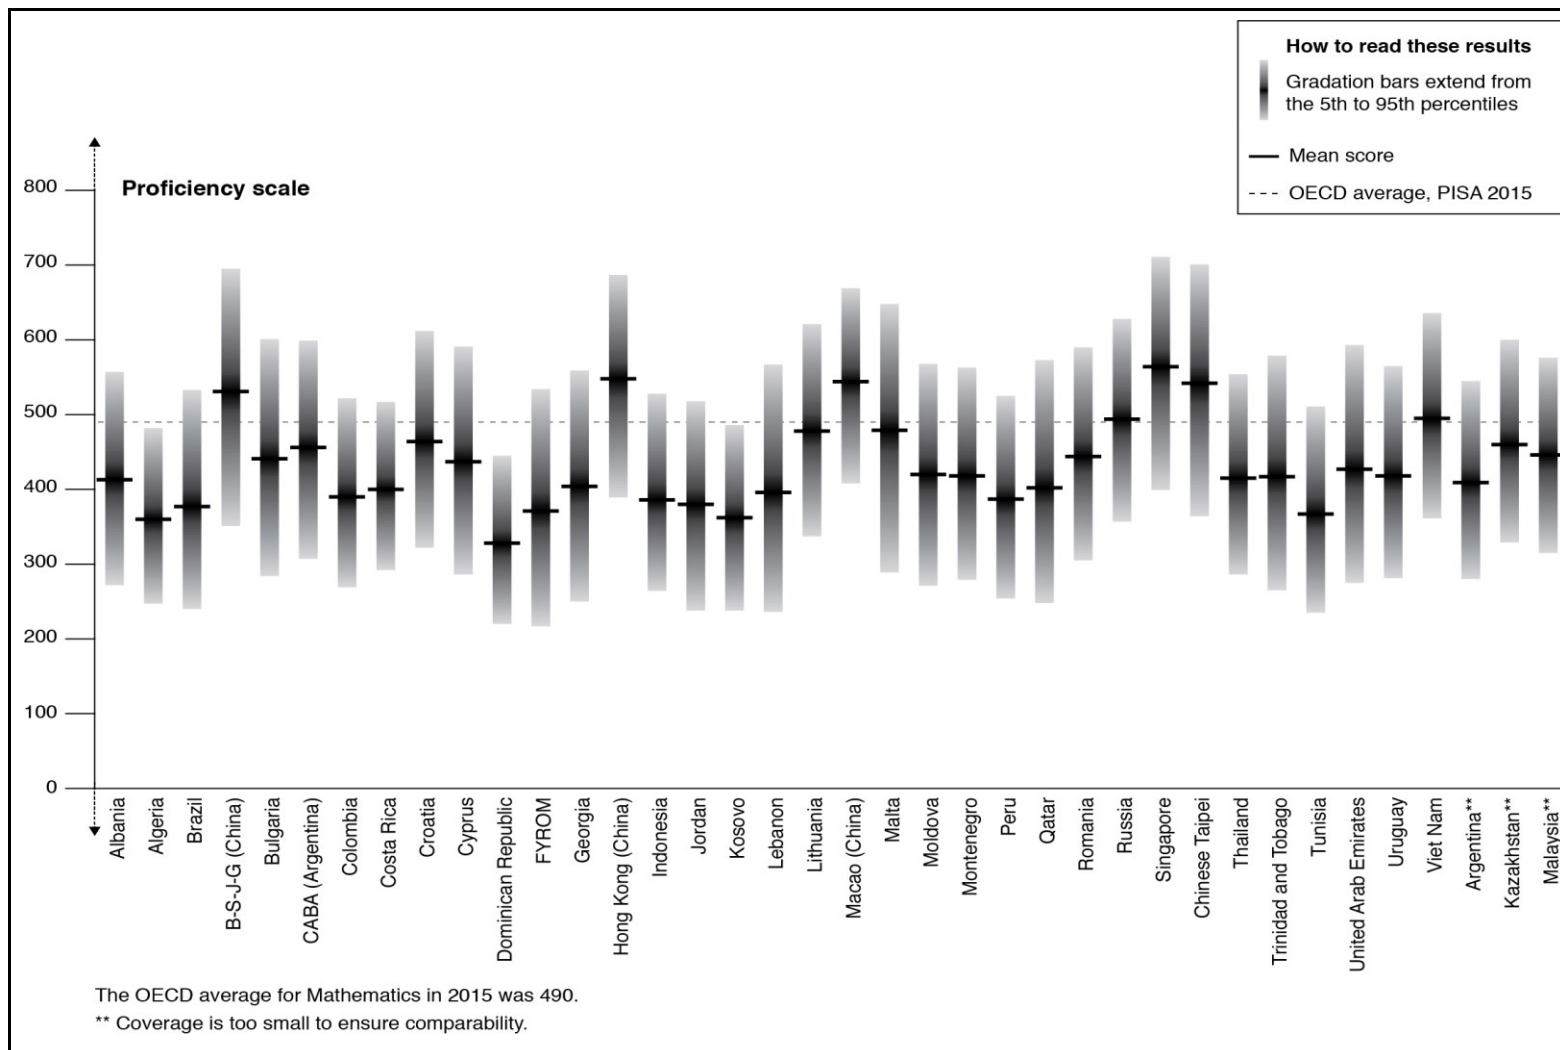

International School of
Bremen

PISA 2015 results

The distribution of ESB or NESB students at your school is only shown if there are greater than 10 students in the group.

International School of Bremen

PISA 2015 results

The distribution of ESB or NESB students at your school is only shown if there are greater than 10 students in the group.

International School of
Bremen

PISA 2018 results

The distribution of ESB or NESB students at your school is only shown if there are greater than 10 students in the group.